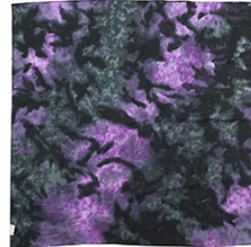

## Tie-Dye Bandana

### Features

- Wash separately
- 22" x 22"

### Fabric

- 100% cotton

### 7 Available Colors

Amethyst

Blue Ocean

Earth

Fire

Night

Reactive  
Rainbow

Sea