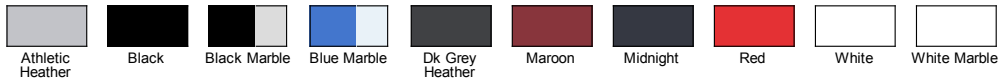

PRODUCT DETAILS

BELLA+CANVAS
LOS ANGELES

8850

Bella + Canvas Ladies' Flowy Long-Sleeve Off Shoulder T-Shirt

MSRP (A): $27.26

Features

- 6.2 oz./lin. yd., 65% polyester, 35% viscose; 30 singles
- Athletic Heather - 52/48 poly/viscose; Marbles -91/9 poly/cotton, 3.5 oz.
- easy, drapey fit
- dolman sleeves
- sideseamed
- seam up center back
- rib cuffs and waistband

Sizes

- XS - 2XL

Product Specifications

	XS	S	M	L	XL	2XL
BODY LENGTH	19	19.38	197	20.25	20.75	21.25
BODY WIDTH	24.25	25.5	26.5	27.5	28.5	29.5
FULL BODY LENGTH	19	19.38	19.75	20.25	20.75	21.25
SLEEVE LENGTH	-	23.75	24.25	24.75	25.25	25.75

10 Available Colors